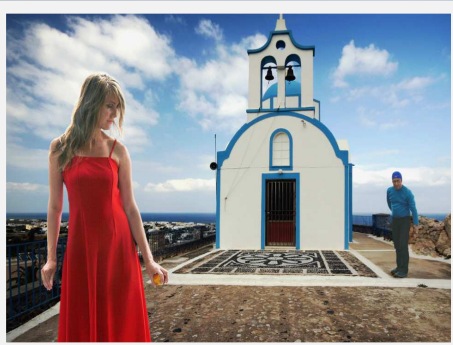

Biggleswade & District Camera Club

PRESENTS

Creative Photography

By Don Byatt ARPS, MPAGB, EFIAP BPE5*

Biggleswade & District Camera Club extends a very warm welcome to Don Byatt, who will be presenting a digitally-projected talk entitled '*Creative Photography*'. Don's talk will cover all aspects of creative photography, from seeing and composing pictures in the camera's

viewfinder, to simple enhancements using the computer, and producing composite images by combining elements from several originals. Don is a keen exhibitor in national and international exhibitions, and is also a national lecturer and judge.

THURSDAY, 10th February 2011 at 7:45 for 8pm

**At The Conservative Club,
St. Andrew's Street, Biggleswade, Beds, SG18 8BA.**

ALL WELCOME

BAR AND HOT DRINKS AVAILABLE

NEW MEMBERS WELCOME

NON-MEMBERS £2 ADMISSION (refunded if you join)